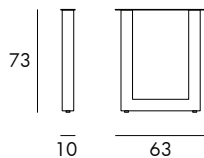

Structure	Box profile metal
Finish	Static powder coating. Available on 5adesign.com.tr/materials/finishes/
Feet	Polypropylene, black glides

DIMENSIONS & PACKAGING

Coffee Table

2 pcs

9 kg

0.04 m³

Dining Table