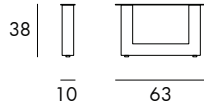

UU TABLE BASE

Design 5A Team, 2010

UU, which is preferred in the tables longer than 2 meters, draws attention with its monumental appearance. It is used at long dining tables in projects and residences. UU, which is made of box profile, is very strong and durable, so it can be preferred as a coffee table with large marble tabletops.

Structure	Box profile metal
Finish	Static powder coating. Available on 5adesign.com.tr/materials/finishes/
Feet	Polypropylene, black glides

DIMENSIONS & PACKAGING

Coffee Table

2 pcs

9 kg

0.04 m³

Dining Table