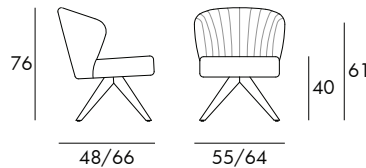

DIMENSIONS & PACKAGING

Sled

Disassembled

1 pc

26.8 kg

0.42 m³

Spider Metal

Disassembled

1 pc

26.3 kg

0.42 m³

Spider Oak

Disassembled

1 pc

25.1 kg

0.42 m³