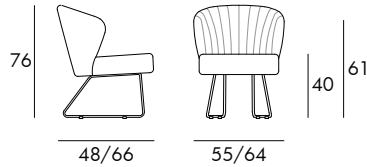

DIMENSIONS & PACKAGING

Sled

Disassembled

1 pc

26.8 kg

0.42 m³

Spider Metal

Disassembled

1 pc

26.3 kg

0.42 m³

Spider Oak

Disassembled

1 pc

25.1 kg

0.42 m³