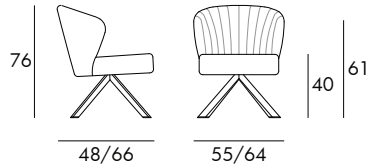

DIMENSIONS & PACKAGING

Sled

Disassembled

1 pc

26.8 kg

0.42 m³

Spider Metal

Disassembled

1 pc

26.3 kg

0.42 m³

Spider Oak

Disassembled

1 pc

25.1 kg

0.42 m³